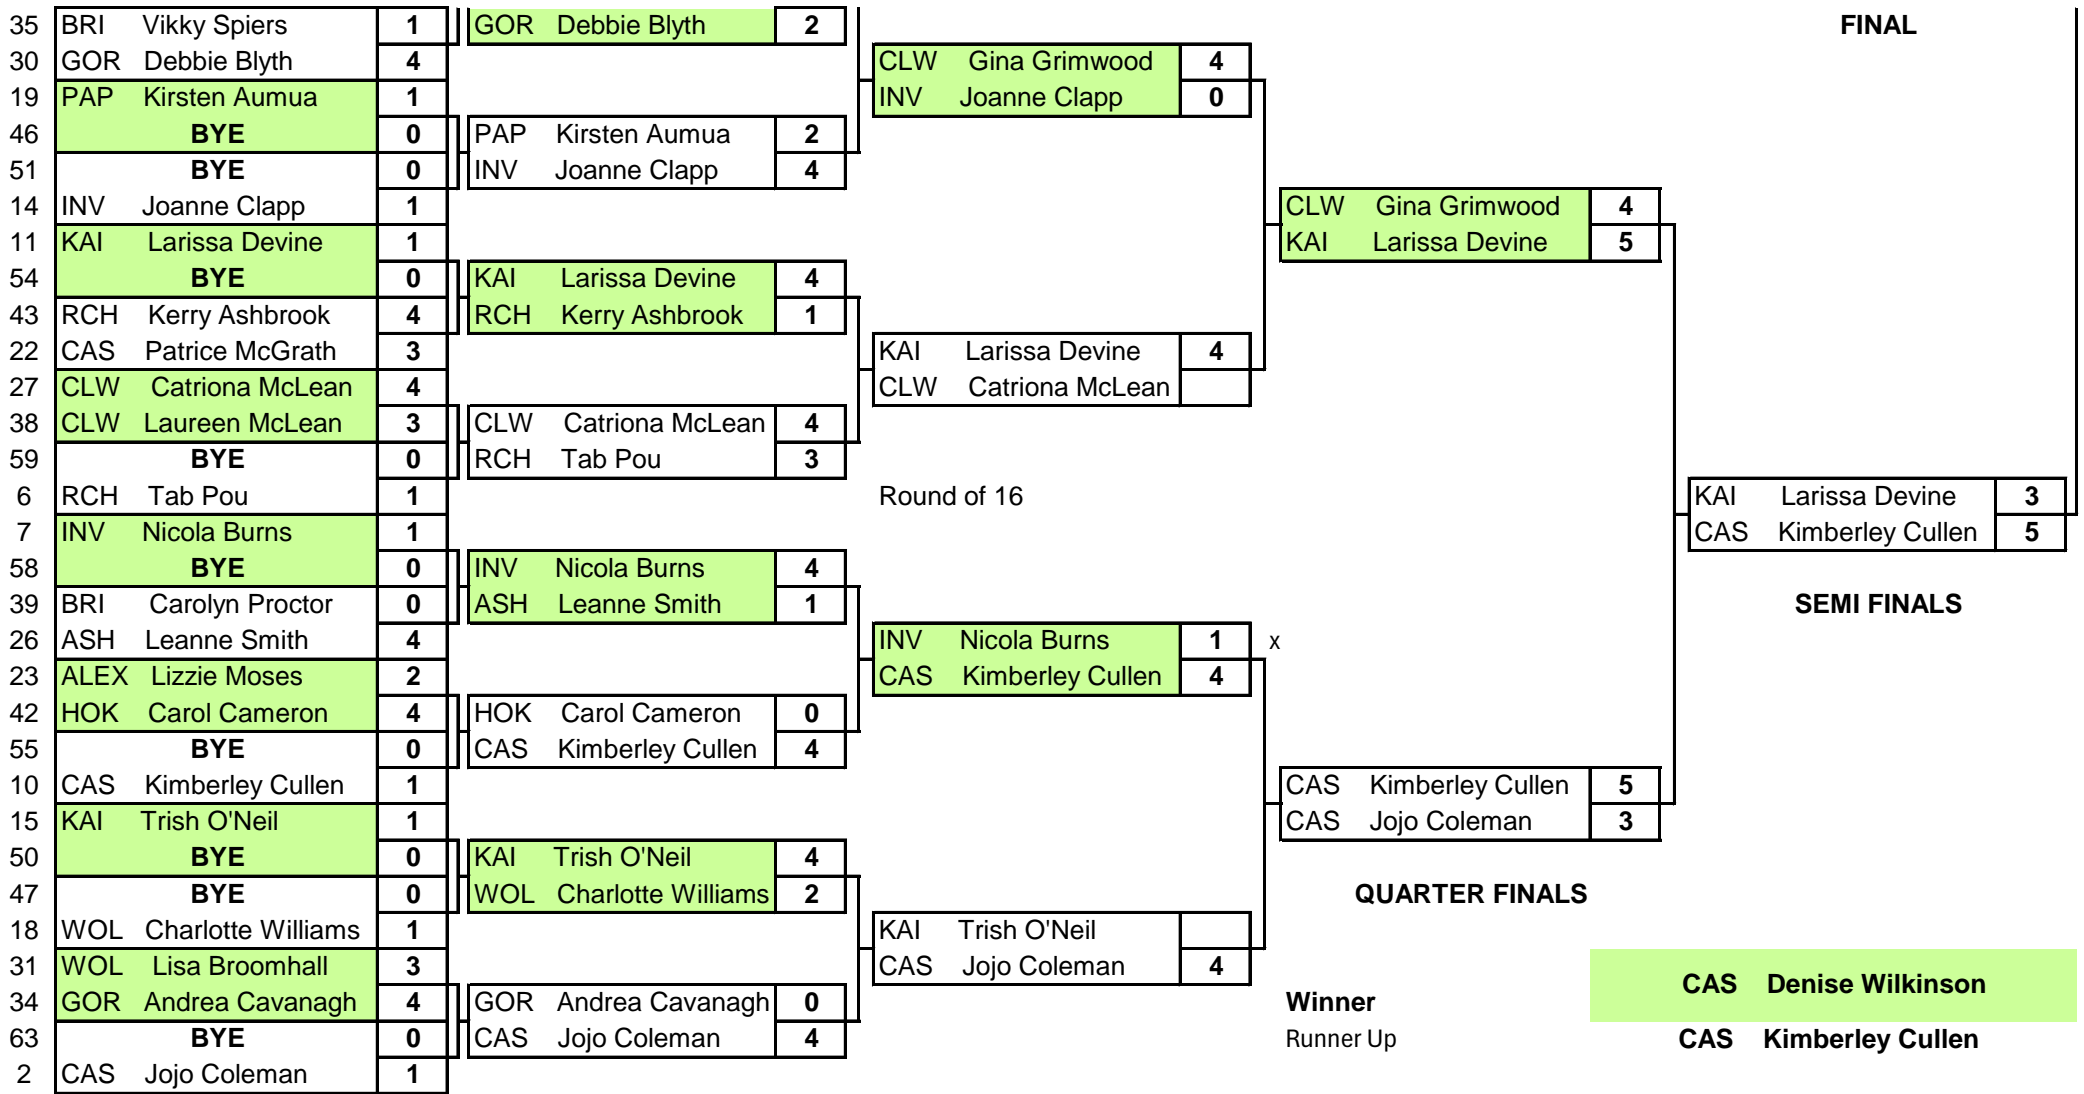

CNZ South Island Ladies Singles 2024

2nd - 3rd June 2024

1	RCH Tab Pou	1
32	BYE	0
17	CAS Kerri Harper	3
16	ASH Sue Wakefield	1
9	CAS Jenny Stadnyk	1
24	BYE6	0
25	BYE7	0
8	ALEX Lizzie Moses	1
5	WOL Charlotte Williams	1
28	BYE11	0
21	BYE2	0
12	ALEX Teresa Low	1
13	BRI Vikky Spiers	1
20	BYE	0
29	BYE12	0
4	RCH Kat McKenzie	1
3	CAS Marianne Edwards	1
30	BYE	0
19	KAI Jess Brown	2
14	CLW Laureen McLean	3
11	WOL Lisa Broomhall	1
22	BYE3	0
27	BYE10	0
6	PAP Kirsten Aumua	1
7	CAS Patrice McGrath	1
26	BYE8	0
23	BYE4	0
10	BRI Tammy Adams	1
15	BRI Carolyn Proctor	1
18	KAI Lee Early	3
31	BYE	0
2	HOR Margo Kingi	1

RCH Tab Pou	3
CAS Kerri Harper	1

CAS Jenny Stadnyk	2
ALEX Lizzie Moses	3

Wol Charlotte Williams	3
ALEX Teresa Low	0

BRI Vikky Spiers	1
RCH Kat McKenzie	3

CAS Marianne Edwards	3
CLW Laureen McLean	1

WOL Lisa Broomhall	3
PAP Kirsten Aumua	2

CAS Patrice McGrath	2
BRI Tammy Adams	3

KAI Lee Early	3
HOR Margo Kingi	2

RCH Tab Pou	2
ALEX Lizzie Moses	3

ALEX Lizzie Moses	2
Kat MCKenzie	3

Charlotte Williams	2
RCH Kat McKenzie	3

Kat MCKenzie	3
BRI Tammy Adams	2

CAS Marianne Edwards	3
WOL Lisa Broomhall	0

CAS Marianne Edwards	2
BRI Tammy Adams	3

BRI Tammy Adams	3
KAI Lee Early	2

QUARTER FINALS

Winner
Runner Up

Champ Flight

FINAL

SEMI FINALS

Kat MCKenzie

BRI Tammy Adams
Kat MCKenzie